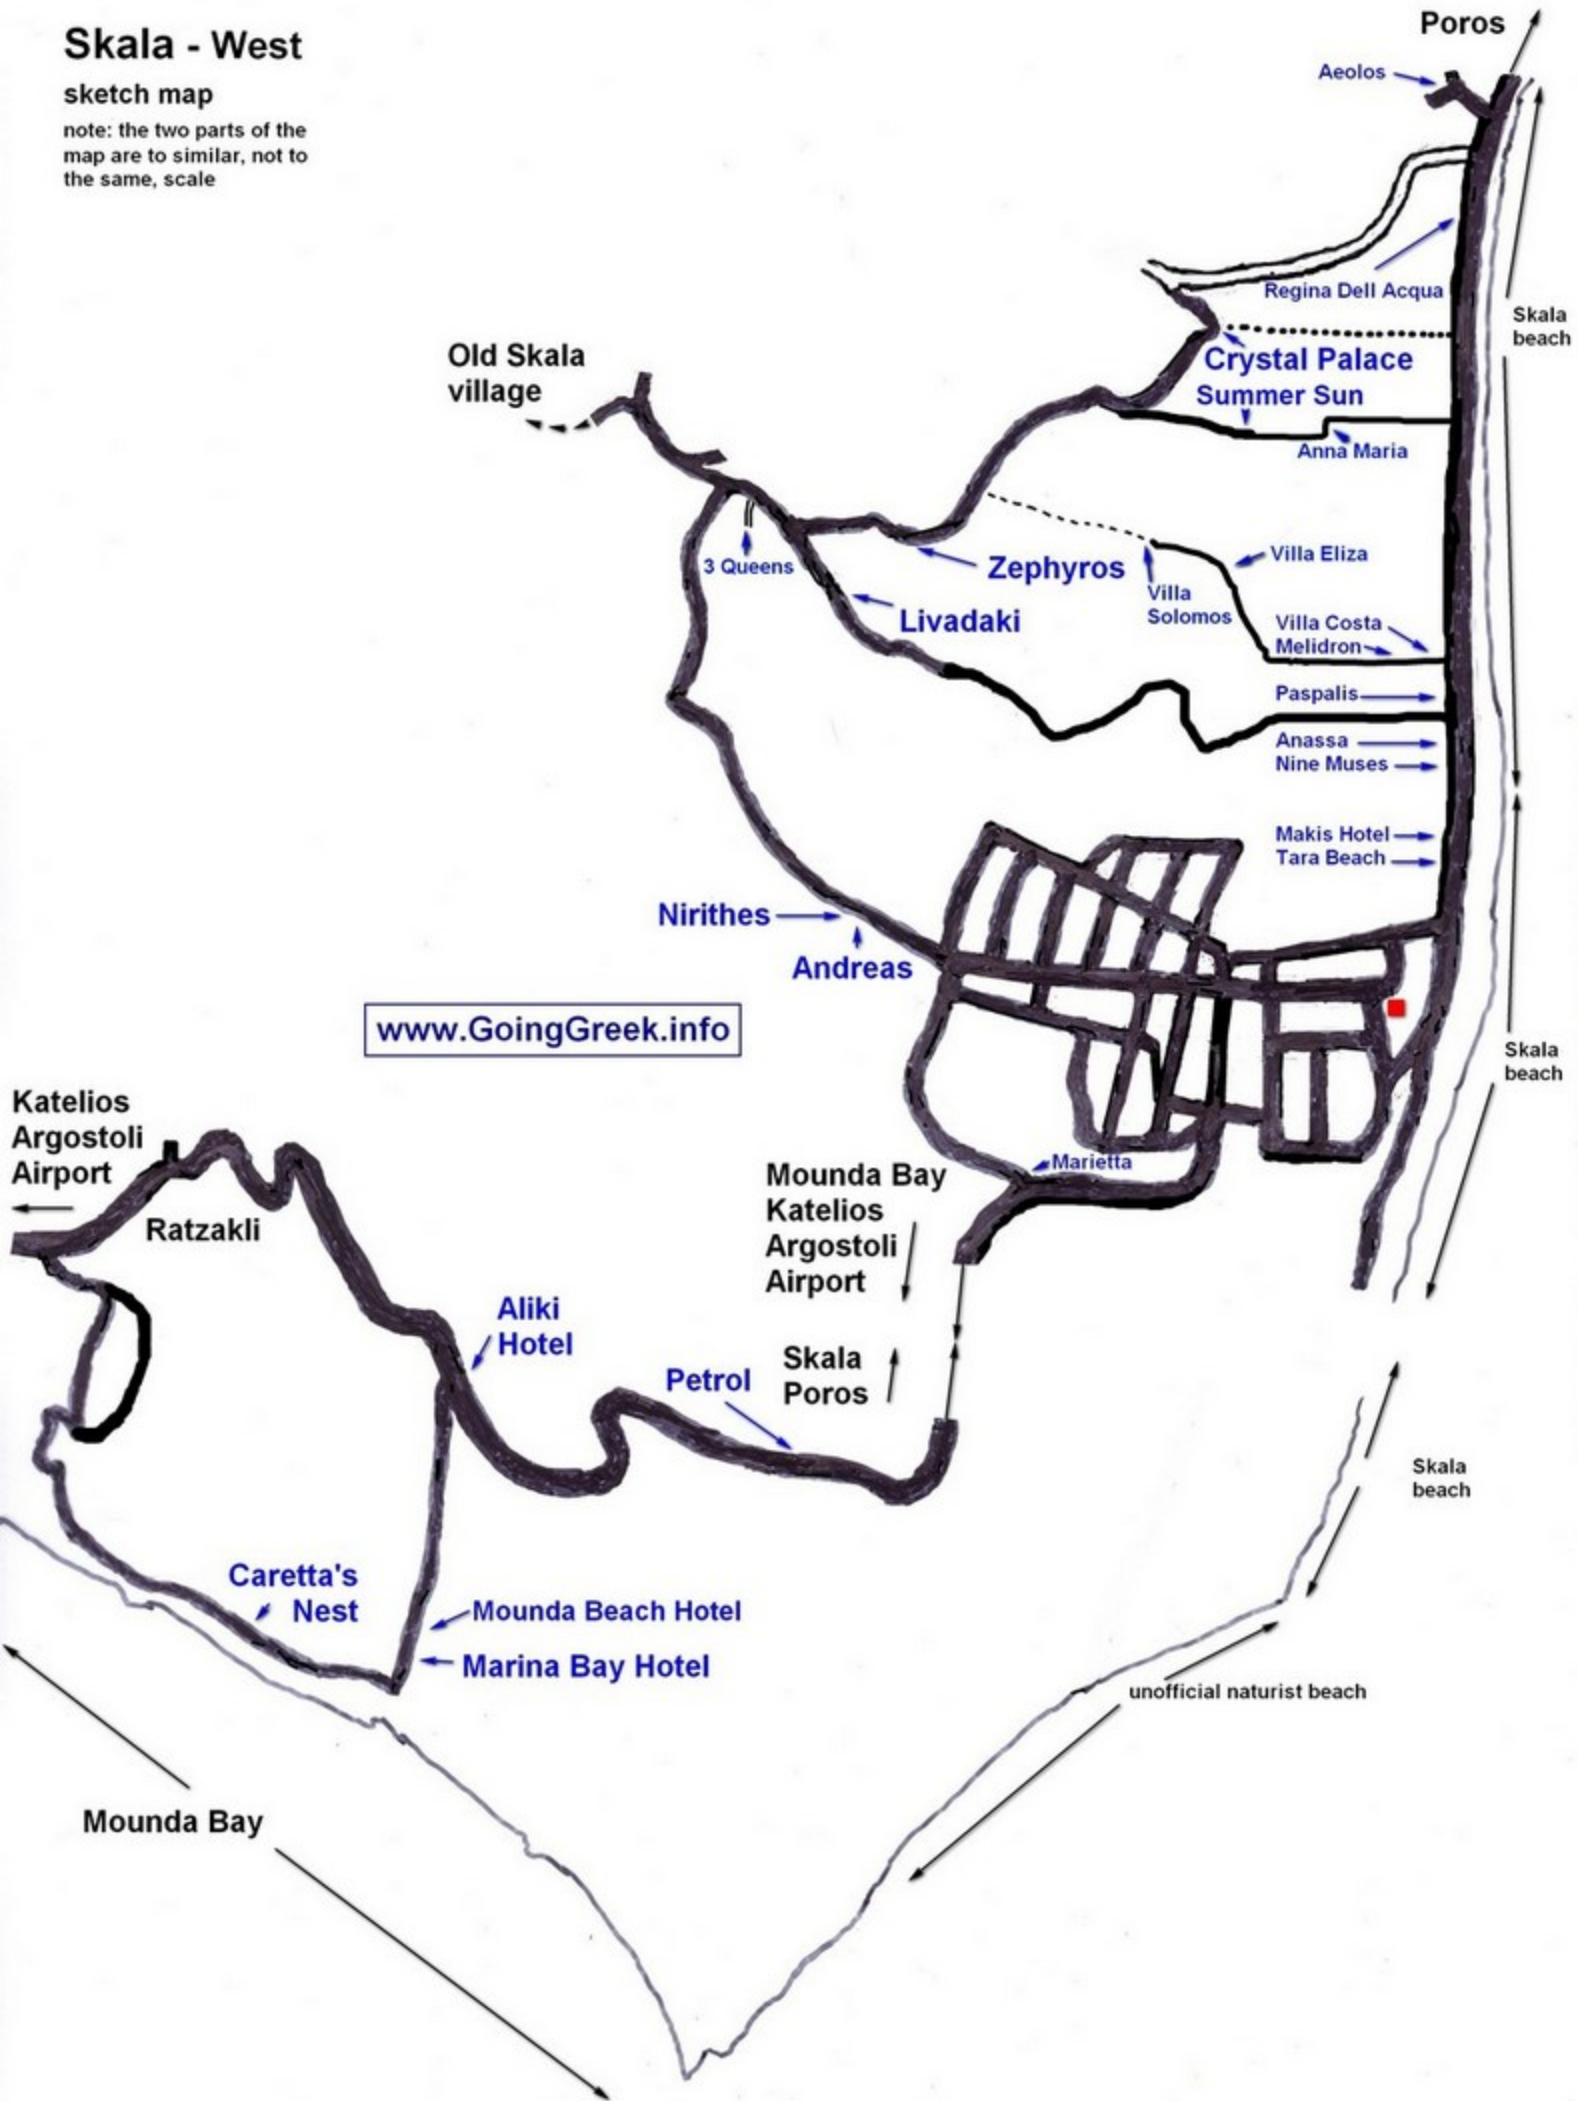

# Skala - West

sketch map

note: the two parts of the map are to similar, not to the same, scale

[www.GoingGreek.info](http://www.GoingGreek.info)

Mounda Bay

Poros

Aeolos

Regina Dell Acqua

Paspalis

Anassa

Nine Muses

Makis Hotel

Tara Beach

Nirithes

Andreas

[www.GoingGreek.info](http://www.GoingGreek.info)

Marietta

Mounda Bay  
Katelios  
Argostoli  
Airport

Ratzakli

Aiki  
Hotel

Petrol

Skala  
Poros

Caretta's  
Nest

Mounda Beach Hotel

Marina Bay Hotel

unofficial naturist beach

Skala  
beach

Skala  
beach

Skala  
beach